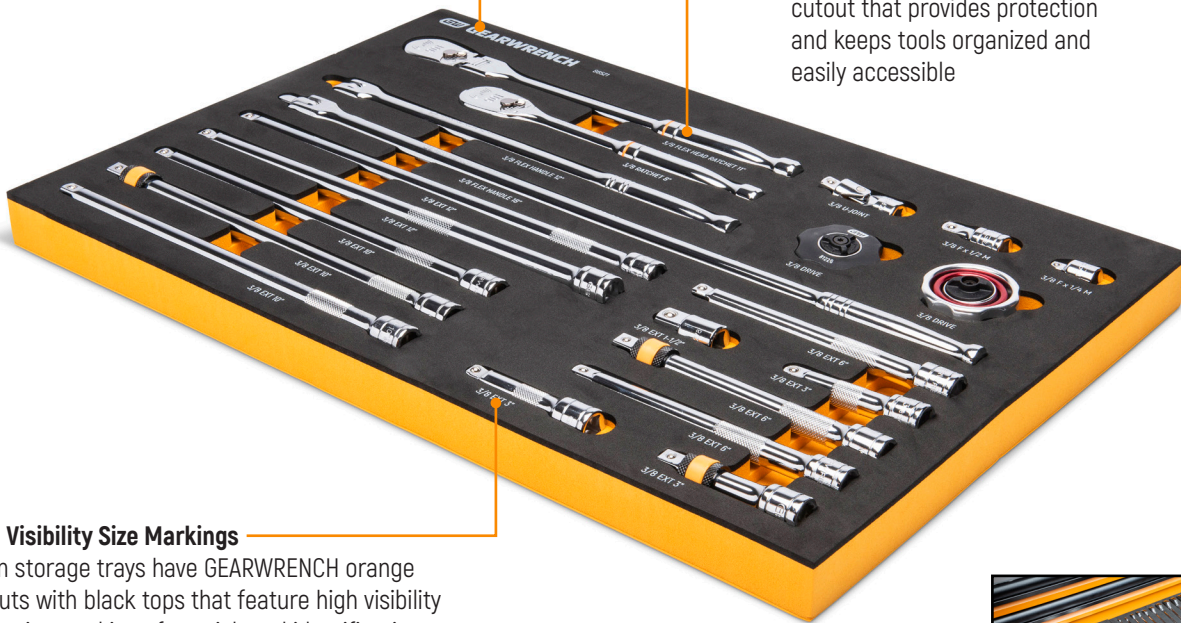

### Precut Nested Tool Storage

Each tool nests in a laser-formed cutout that provides protection and keeps tools organized and easily accessible

### High Visibility Size Markings

Foam storage trays have GEARWRENCH orange cutouts with black tops that feature high visibility white size markings for quick tool identification

PRE-CUT  
FOAM STORAGE

OIL & SOLVENT  
RESISTANT

HIGH VIS MARKINGS

Each set's tray is sized to fit a range of tool storage units

Small  
Modular Set

Large  
Modular Set

2 Small Sizes are exactly equal to 1 Large Size, allowing multiple configurations in a drawer