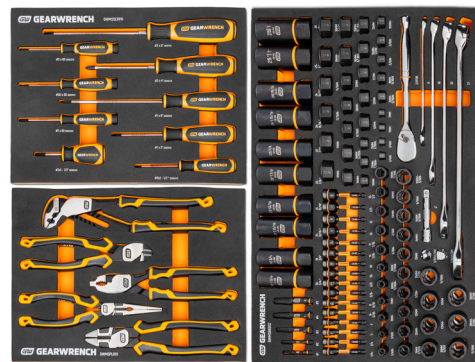

### High Visibility Size Markings

Foam storage trays have GEARWRENCH orange cutouts with black tops that feature high visibility white size markings for quick tool identification

PRE-CUT  
FOAM STORAGE

OIL & SOLVENT  
RESISTANT

HIGH VIS MARKINGS

Each set's tray is sized to fit a range of tool storage units

Small  
Modular Set

Large  
Modular Set

2 Small Sizes are exactly equal to 1 Large Size, allowing multiple configurations in a drawer