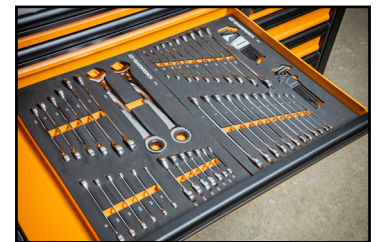

FOAM MODLUAR SET STORAGE TRAYS

Premium Solvent Resistant

Foam storage trays built to last and handle almost any working setting, while providing long lasting protection to the set's contents

Precut Nested Tool Storage

Each tool nests in a laser-formed cutout that provides protection and keeps tools organized and easily accessible

High Visibility Size Markings

Foam storage trays have GEARWRENCH orange cutouts with black tops that feature high visibility white size markings for quick tool identification

PRE-CUT
FOAM STORAGE

OIL & SOLVENT
RESISTANT

HIGH VIS MARKINGS

Each set's tray is sized to fit a range of tool storage units