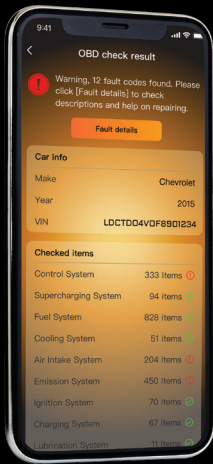

## DIAGNOSTICS THAT BREAK ALL THE RULES

Unlock your inner mechanic with the tool that shows you what the pro knows. A must-have for every vehicle owner. The GWSCAN offers essential diagnostics with advanced features, covering 85+ vehicle manufacturers, a 2-year warranty, and free software updates—without breaking the bank. Diagnose and reset check engine lights from your driveway, saving time and money. Take control of your car care with confidence and convenience—choose GWSCAN.

### FULL OBDII FUNCTIONS

OBDDII Read & Clear Fault Code

OBDDII Live Data

Full System Read & Clear Fault Code

ECU Test (Read & Clear Code)

Service Light Reset

Trip Recorder

OBDDII Mode \$06

Continuous Driving Monitor

Emission Readiness Check

Throttle Carbon Build-Up Test

Battery Test

Acceleration Test

Air Flow Sensor Test

Smart Dashboard

Full OBDII System Scan to Identify Problems

Live Data Provides Real-Time Vehicle Operating Conditions

iOS & ANDROID COMPATIBLE