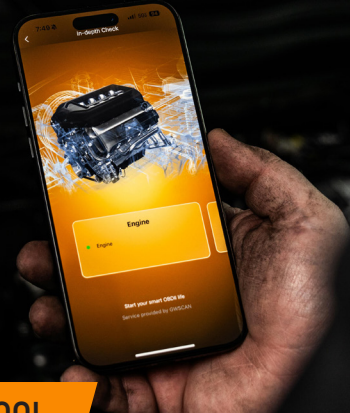

3 EASY STEPS TO INSTALL

SCAN TO LEARN MORE

GEARWRENCH

DIAGNOSTICS THAT BREAK ALL THE RULES

Unlock your inner mechanic with the tool that shows you what the pro knows. A must-have for every vehicle owner. The GWSCAN offers essential diagnostics with advanced features, covering 85+ vehicle manufacturers, a 2-year warranty, and free software updates—without breaking the bank. Diagnose and reset check engine lights from your driveway, saving time and money. Take control of your car care with confidence and convenience—choose GWSCAN.