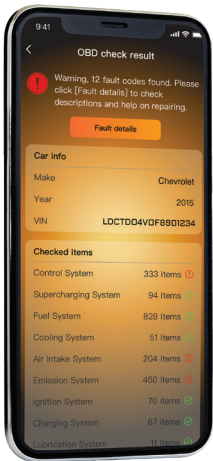

38 Pro Vehicle Reset/Relearn Functions

A/C Relearn	FRM Reset	Tire Upgrade Programming
Auto Fuel Ratio (A/F) Settings	Gear Learning	TPMS Reset
Anti-Lock Braking System (ABS) Bleeding	Gearbox Match Relearn	Transporte Mode
ADAS Calibration	Rain/Light Sensor Relearn	Variable Geometry Turbochargers Relearn
Airbag Repair	Reset Control Unit	Headlight Relearn
Battery Management System (BMS) Reset	Steering Angle Sensor (SAS) Reset	HV Battery Reset
Clutch Adaptation	Seat Calibration	Injector Coding
Diesel Particulate Filter (DPF) Reset	Speed Limit Relearn	Instrument Cluster
ECU Configuration	Supplemental Restraint System (SRS) Reset	Key Programmer
EEPROM Reset	Ignition System Reset	Language Change
Exhaust Gas Recirculation (EGR) Relearn	Suspension Relearn	Oil Light Reset
Electronic Pump Activation	Window Initialization	Power Balance
Electronic Parking Brake (EPB) Reset	Throttle Relearn	

Bluetooth Connectivity

For wireless communication to any iOS or Android device with free GWSCAN app

- 

 FULL VEHICLE CHECK™
- 

 FREE LIFETIME UPDATES™
- 

 LIVE DATA STREAMS™
- 

 READ/CLEAR OBDII CODES™
- 

 EMISSIONS READINESS TEST™
- 

 NO SUBSCRIPTION FEES™
- 

 WORKS WITH 85+ CAR BRANDS™

LIMITED TWO YEAR WARRANTY

Cat. No.	Description	Diagnostic Capacity	Warranty	Software Updates
GWSCAN	Everyday Diagnostic Tool	Covers 85+ Car Manufacturers, Emission Readiness Test, Component & On-Board Monitor Test, Continuous Vehicle Monitoring	2 Year Limited Warranty	FREE Lifetime Updates

GEARWRENCH

EVERYDAY DIAGNOSTICS. POCKET-SIZED.™

14 POPULAR FUNCTIONS

Full OBDII Functions

OBDDII Read & Clear Fault Code	Trip Recorder	Battery Test
OBDDII Live Data	OBDDII Mode \$06	Acceleration Test
Full System Read & Clear Fault Code	Continuous Driving Monitor	Air Flow Sensor Test
ECU Test (Read & Clear Code)	Emission Readiness Check	Smart Dashboard
Service Light Reset	Throttle Carbon Build-Up Test	